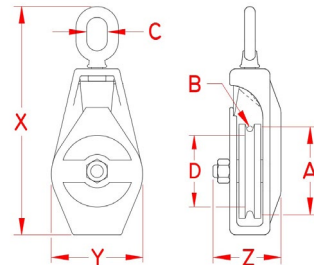

# SEINE BLOCK W/ EYE (WIRE)

## 316 STAINLESS STEEL

Import

Precision  
Cast

ITEM	A	B (wire size)	C	D	X (height)	Y (length)	Z (width)	WLL (lb)	WT (lb)	SHEAVE	PACKAGING TYPE	EACH (qty)	INNER (qty)	CARTON (qty)	UPC
S0427-0075-W	3.25"	3/16"	0.94"	2.75"	8.75"	3.25"	2.68"	1,500	3.12	S0412-0513	POLYBAG	1	1	1	791506045038
S0427-0100-W	4.25"	1/4"	0.94"	3.50"	9.75"	4.25"	3.05"	2,500	5.92	S0412-0716	POLYBAG	1	1	1	791506045069

**NOTE: SUPPLIED WITH REMOVABLE 316 OR 304 STAINLESS SHEAVE.**

**EYE IS NOT REMOVABLE.**

**ALL DIMENSIONS ARE NOMINAL (+/- 3%) AND ARE SUBJECT TO CHANGE WITHOUT NOTICE.**